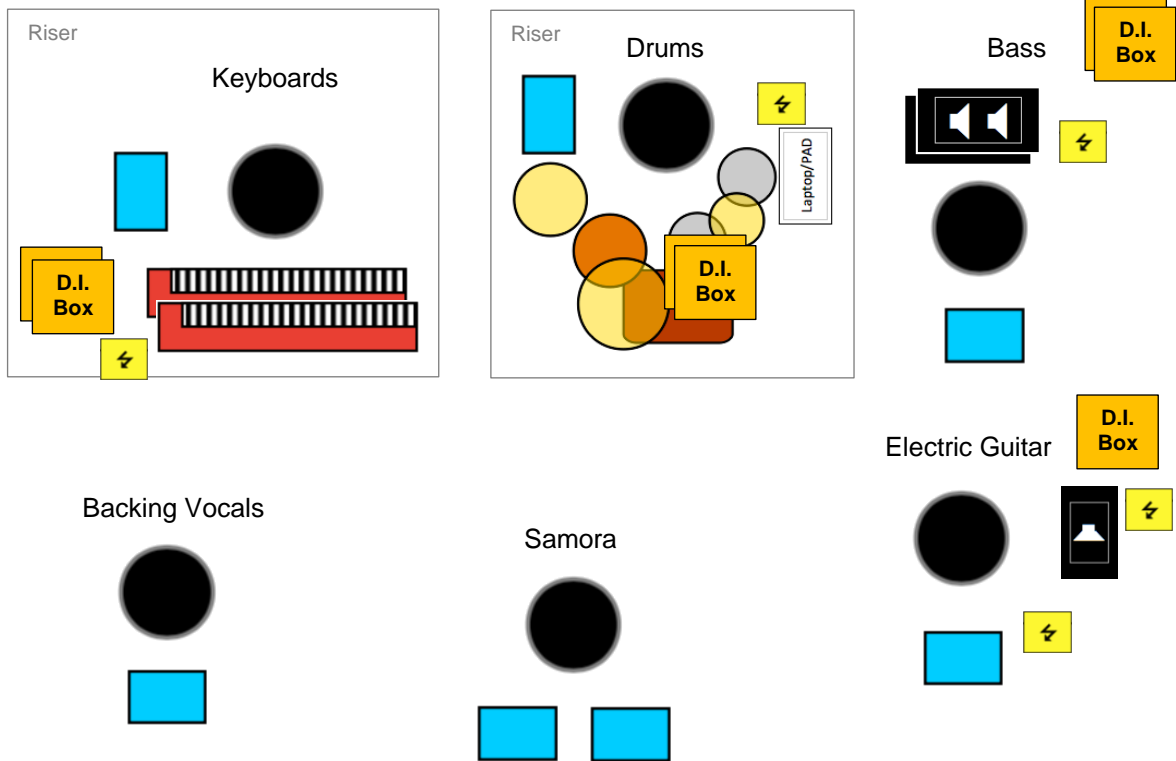

Backdrop

Channels

1	Kick		13	Bass Synth	D.I. Box
2	Snare top		14	Electric Guitar	
3	Snare bottom		15	Keyboard right	D.I. Box
4	Timbal		16	Keyboard left	D.I. Box
5	Hi-Hat		17	Lead Vocals Samora	wireless
6	Overhead left		18	Backing Vocals (Guitar player)	
7	Overhead right		19	Backing Vocals *	
8	Tom		20	Backing Vocals (Keys player) *	
9	Floor Tom		21		
10	Pad	D.I. Box	22		
11	Pad	D.I. Box	23		
12	Bass	D.I. Box	24		

* Channels 19 – 20 not at every show

Monitors

6 Monitor Lines.